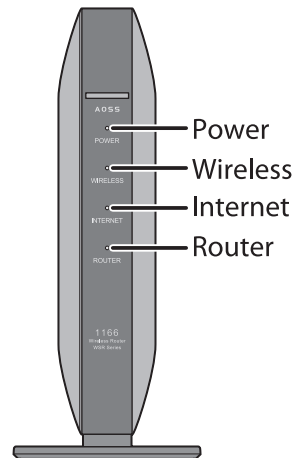

WSR-1166DD