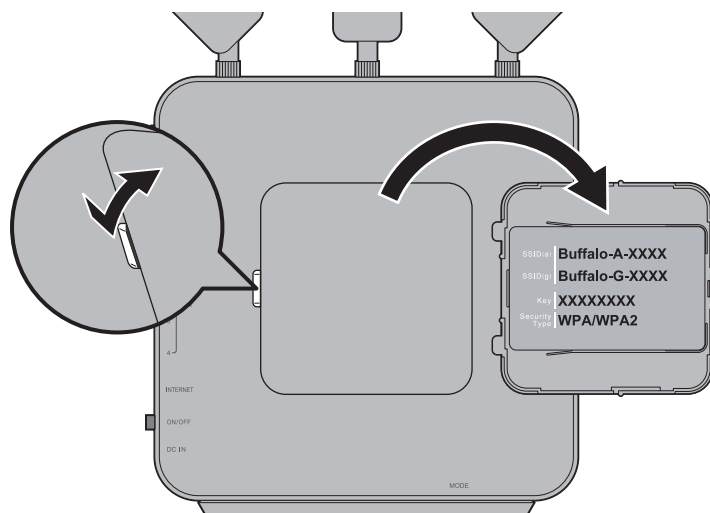

AirStation Quick Setup Guide

Setup

Default Values

WXR-1900DHPD

The setup card for the WSR-1166DD/WSR-600DD is included in the package.

Opening Settings

-  192.168.11.1
-  password
- 

Note: After logging in to Settings, we recommend that you change the default administrator password.