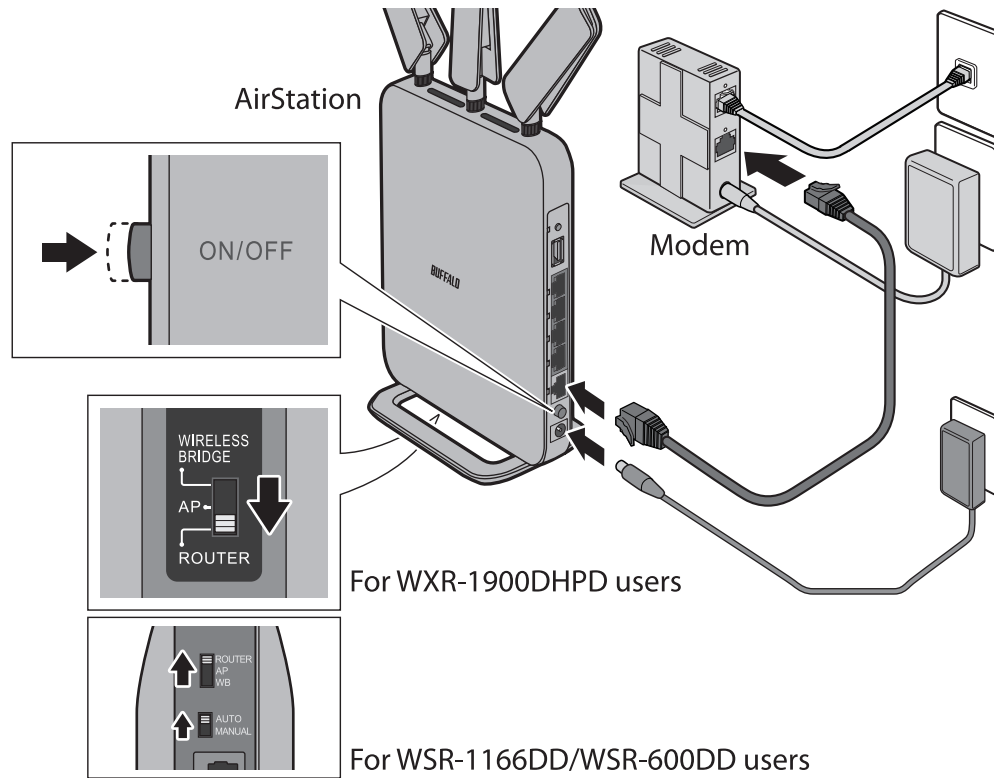

AirStation Quick Setup Guide

Setup

Default Values

WXR-1900DHPD

The setup card for the WSR-1166DD/WSR-600DD is included in the package.

Opening Settings

-  192.168.11.1
-  password
- 

Note: After logging in to Settings, we recommend that you change the default administrator password.